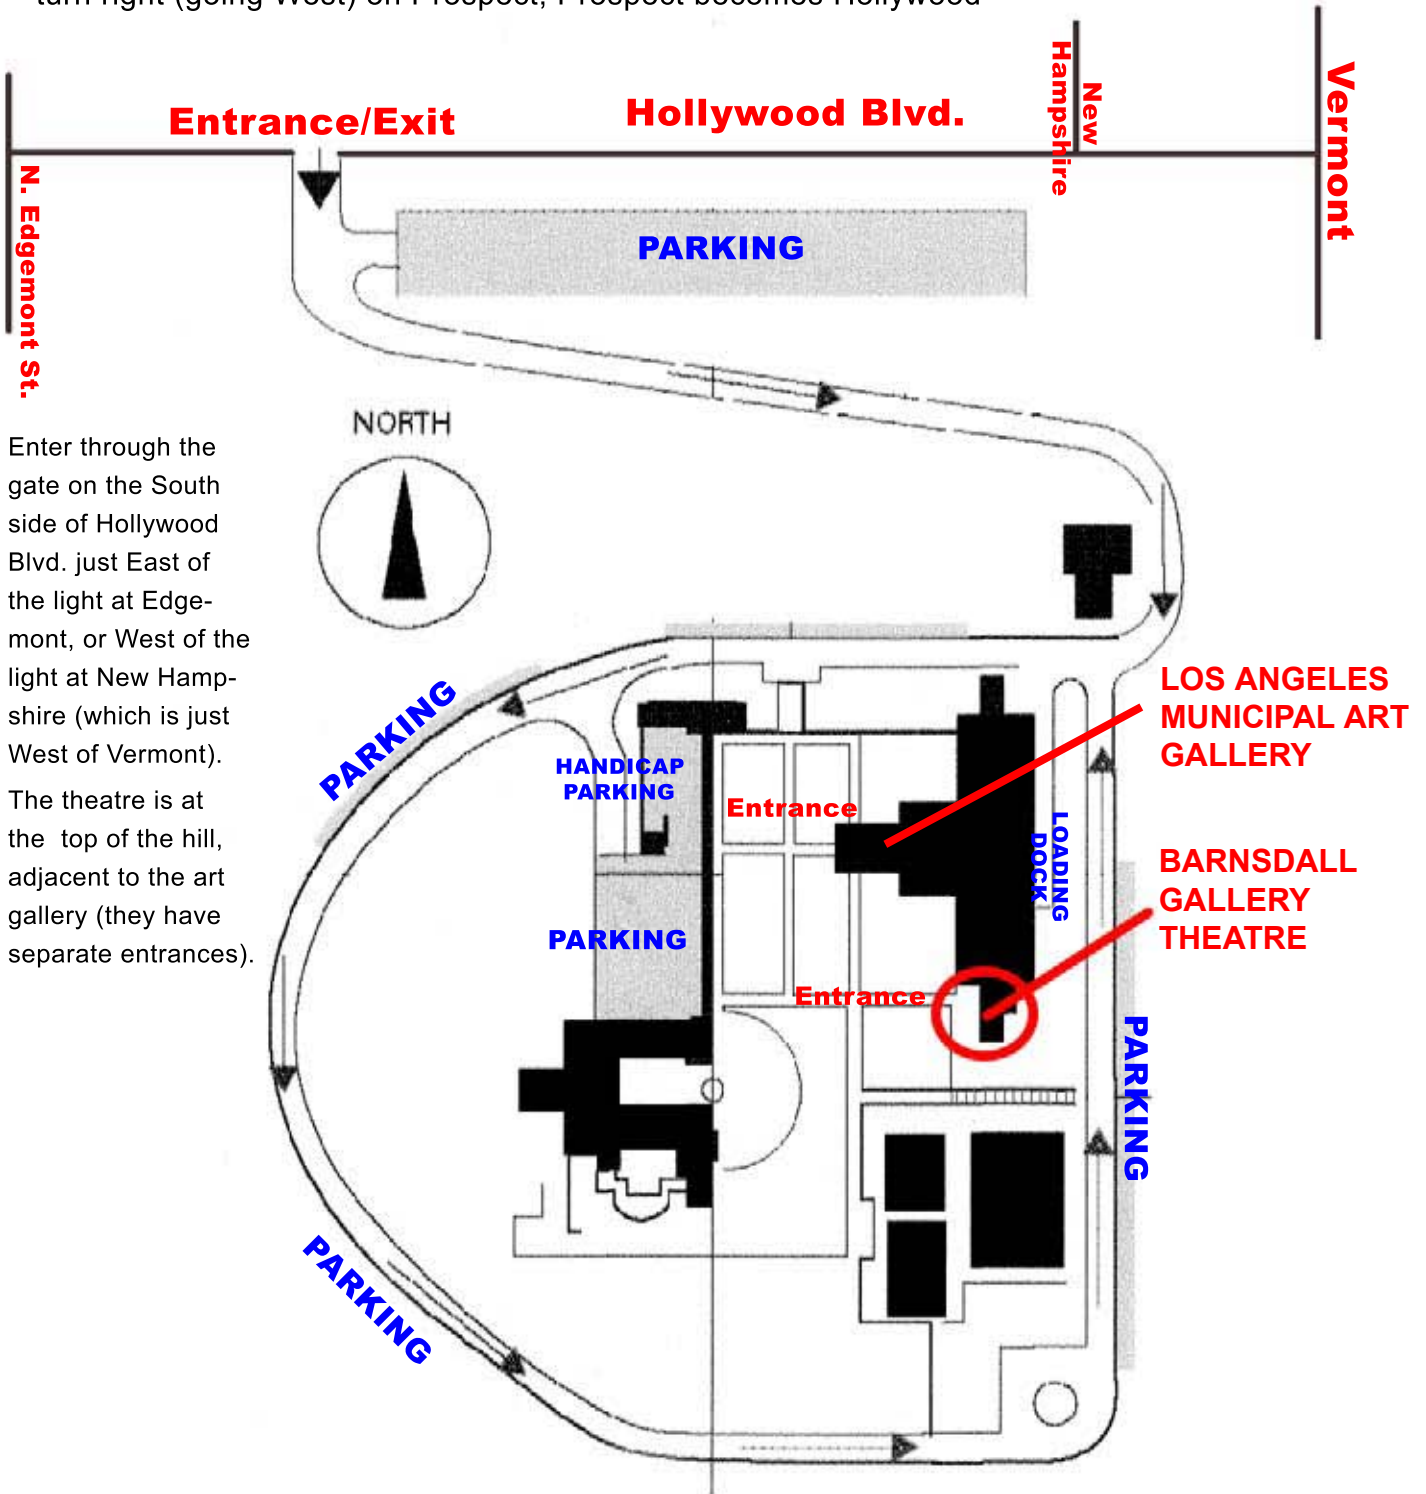

# Los Angeles Municipal Art Gallery and Barnsdall Gallery Theatre at Barnsdall Art Park

4800 Hollywood Boulevard (between Vermont and Normandie), Hollywood, CA 90027

- \* coming South/East on the 101: exit Hollywood, head East
- \* coming North/West on the 101: exit Vermont, head North, turn left (West) onto Hollywood
- \* coming from the 5: exit Los Feliz, head West, turn left (going South) onto Vermont, turn right (going West) on Prospect, Prospect becomes Hollywood

Best parking locations are the perimeter of the park; use the lot at the entrance for overflow. The gallery and theatre entrance is on the West side (the parking on the East side is actually behind the theatre, down a steep set of stairs)